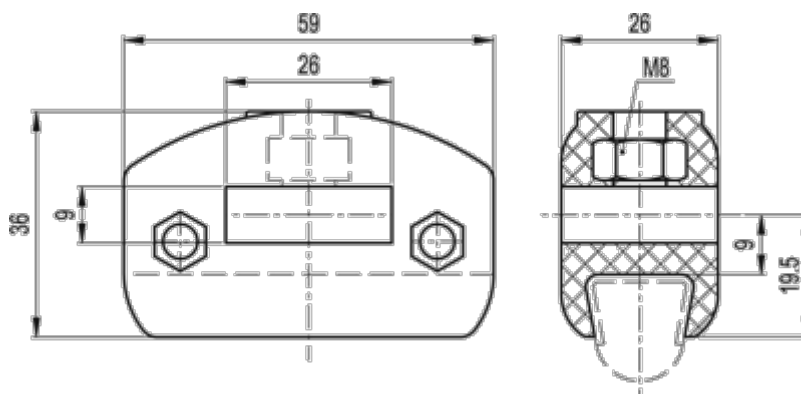

Data Sheet

Article number: 2310419688
Description: E+G Guide rail clamp
MPG-T

Measures

Weight (g) = 46